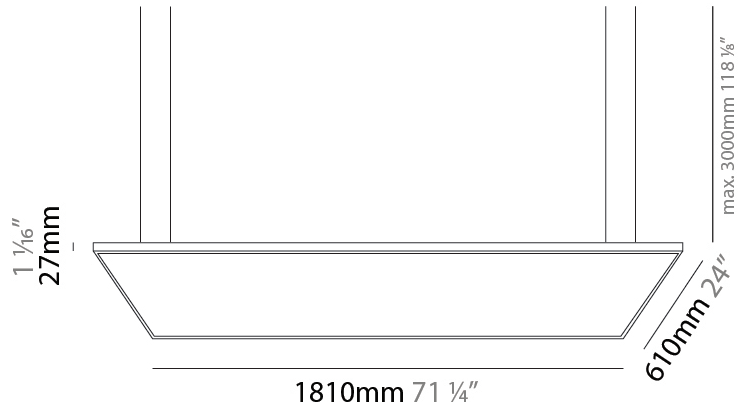

ELEGANT SUSPENSION

A51080-

base number
Color   Finish
Temperature   Options

1. To build a product code in our configurator select the specify button on the base model # product page
2. To build a manual product code on this datasheet choose from the options listed below in blue font and add the suffix to the base model #

GENERAL

Series: Elegant
Brand: Ivela
Division: Architectural
Mounting Type: Suspension
Mounting Location: Ceiling
Subcategory: Panels

PHYSICAL

Shape: Square
Length (mm): 1810
Length (in): 71 1/4
Width (mm): 1110
Width (in): 43 11/16
Height (mm): 27
Height (in): 1 1/16
Max. Overall Height (mm): 2500
Max. Overall Height (in): 98 7/16
Light Distribution: Direct
Diffuser: PMMA - Opal
Fixture Finish: WHI / BLK / GLD
Fixture Material: Aluminum

ELECTRICAL

Lamp Type: LED
Input Wattage (W): 72
Dimming: Tri-Mode (Non-Dimming and Phase Dimming (120Vac only) and 0-10V Dimming)
Driver Included: No
Driver Location: Remote
Driver Type: Constant Voltage - Universal
Driver Class: Class 2
Housing: ENCP 5 (ERP) ENCP 8 (SC Power)
Input Voltage (V): 120 - 277
Output Voltage (V): 24

LED

Color Temperature (°K): 2700 / 3000 / 4000
Max. Delivered Lumen (lm): 4320 / 4500 / 4770
Nominal Lumen (lm): 7200 / 7500 / 7950
CRI: >93 CRI
Lamp Life (hrs): 50000

OPTICAL

RATINGS AND CERTIFICATIONS

Certified By: Certified for North American Standards
IP rating: IP20

PROJECT _____
TYPE _____
SPECIFIER _____
QUANTITY _____
DATE _____