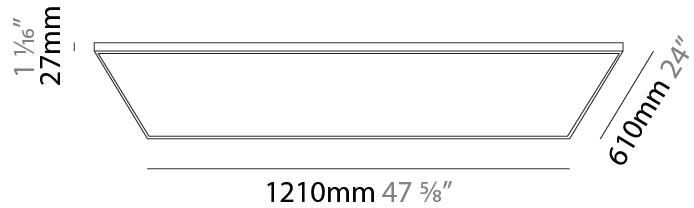

ELEGANT SURFACE

A52049- -

base number   Color   Finish
Temperature   Options

1. To build a product code in our configurator select the specify button on the base model # product page
2. To build a manual product code on this datasheet choose from the options listed below in blue font and add the suffix to the base model #

GENERAL

Series: Elegant
Brand: Ivela
Division: Architectural
Mounting Type: Surface
Mounting Location: Wall / Ceiling
Subcategory: Panels

PHYSICAL

Shape: Square
Length (mm): 1210
Length (in): 47 ⁵/₈
Width (mm): 610
Width (in): 1 ¹/₁₆
Height (mm): 27
Height (in): 1 ¹/₁₆
Light Distribution: Direct
Diffuser: PMMA - Opal
Fixture Finish: WHI / BLK / GLD
Fixture Material: Aluminum

ELECTRICAL

Lamp Type: LED
Input Wattage (W): 48
Dimming: Tri-Mode (Non-Dimming and Phase Dimming (120Vac only) and 0-10V Dimming)
Driver Included: No
Driver Location: Remote
Driver Type: Constant Voltage - Universal
Driver Class: Class 2
Housing: ENCP 5 (ERP) ENCP 13 (SC Power)
Input Voltage (V): 120 - 277
Output Voltage (V): 24

LED

Color Temperature (°K): 2700 / 3000 / 4000
Max. Delivered Lumen (lm): 3456 / 3600 / 3816
Nominal Lumen (lm): 5760 / 6000 / 6360
CRI: >93 CRI
Lamp Life (hrs): 50000

OPTICAL

RATINGS AND CERTIFICATIONS

Certified By: CSA Certified to UL and CSA Standards
IP rating: IP20

PROJECT
TYPE
SPECIFIER
QUANTITY
DATE