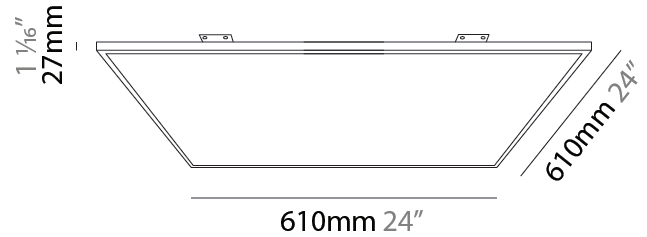

ELEGANT RECESSED

A56188- -

base number   Color   Finish
Temperature   Options

PROJECT _____
TYPE _____
SPECIFIER _____
QUANTITY _____
DATE _____

1. To build a product code in our configurator select the specify button on the base model # product page
2. To build a manual product code on this datasheet choose from the options listed below in blue font and add the suffix to the base model #

GENERAL

Series: Elegant
Brand: Ivela
Division: Architectural
Mounting Type: Recessed
Mounting Location: Ceiling
Subcategory: Panels

PHYSICAL

Shape: Square
Length (mm): 610
Length (in): 24
Width (mm): 610
Width (in): 24
Height (mm): 27
Height (in): 1 1/16
Light Distribution: Direct
Diffuser: PMMA - Opal
Fixture Finish: WHI / BLK / GLD
Fixture Material: Aluminum

ELECTRICAL

Lamp Type: LED
Input Wattage (W): 48
Dimming: Tri-Mode (Non-Dimming and Phase Dimming (120Vac only) and 0-10V Dimming)
Driver Included: No
Driver Location: Remote
Driver Type: Constant Voltage - Universal
Driver Class: Class 2
Housing: ENCP 5 (ERP) ENCP 13 (SC Power)
Input Voltage (V): 120 - 277
Output Voltage (V): 24

LED

Color Temperature (°K): 2700 / 3000 / 4000
Max. Delivered Lumen (lm): 3456 / 3600 / 3816
Nominal Lumen (lm): 5760 / 6000 / 6360
CRI: >93 CRI
Lamp Life (hrs): 50000

OPTICAL

RATINGS AND CERTIFICATIONS

Certified By: CSA Certified to UL and CSA Standards
IP rating: IP20