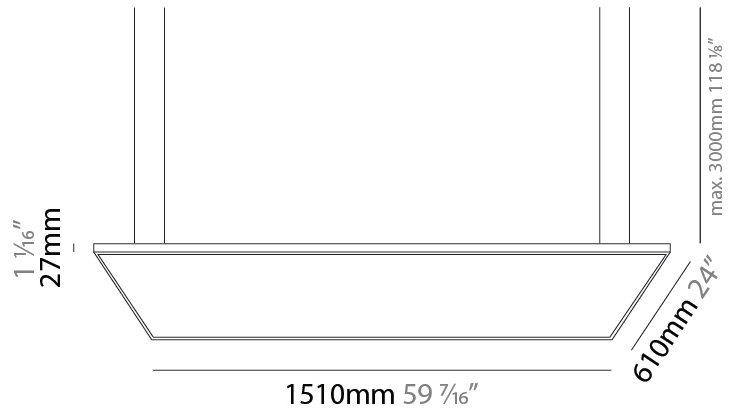

ELEGANT SUSPENSION

A51079- -

base number   Color   Finish
Temperature   Options

1. To build a product code in our configurator select the specify button on the base model # product page
2. To build a manual product code on this datasheet choose from the options listed below in blue font and add the suffix to the base model #

GENERAL

Series: Elegant
Brand: Ivela
Division: Architectural
Mounting Type: Suspension
Mounting Location: Ceiling
Subcategory: Panels

PHYSICAL

Shape: Square
Length (mm): 1510
Length (in): 59 ⁷/₁₆"
Width (mm): 910
Width (in): 35 ¹³/₁₆"
Height (mm): 27
Height (in): 1 ¹/₁₆"
Max. Overall Height (mm): 2500
Max. Overall Height (in): 98 ⁷/₁₆"
Light Distribution: Direct
Diffuser: PMMA - Opal
Fixture Finish: WHI / BLK / GLD
Fixture Material: Aluminum

ELECTRICAL

Lamp Type: LED
Input Wattage (W): 60
Dimming: Tri-Mode (Non-Dimming and Phase Dimming (120Vac only) and 0-10V Dimming)
Driver Included: No
Driver Location: Remote
Driver Type: Constant Voltage - Universal
Driver Class: Class 2
Housing: ENCP 5 (ERP) ENCP 8 (SC Power)
Input Voltage (V): 120 - 277
Output Voltage (V): 24

LED

Color Temperature (°K): 2700 / 3000 / 4000
Max. Delivered Lumen (lm): 4320 / 4500 / 4770
Nominal Lumen (lm): 7200 / 7500 / 7950
CRI: >93 CRI
Lamp Life (hrs): 50000

OPTICAL

RATINGS AND CERTIFICATIONS

Certified By: Certified for North American Standards
IP rating: IP20

PROJECT
TYPE
SPECIFIER
QUANTITY
DATE