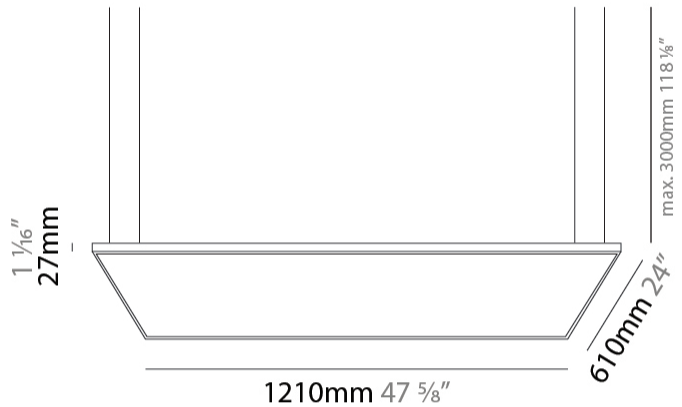

ELEGANT SUSPENSION

A51078- -

base number   Color   Finish
Temperature   Options

PROJECT _____
TYPE _____
SPECIFIER _____
QUANTITY _____
DATE _____

1. To build a product code in our configurator select the specify button on the base model # product page
2. To build a manual product code on this datasheet choose from the options listed below in blue font and add the suffix to the base model #

GENERAL

Series: Elegant
Brand: Ivela
Division: Architectural
Mounting Type: Suspension
Mounting Location: Ceiling
Subcategory: Panels

PHYSICAL

Shape: Square
Length (mm): 1210
Length (in): 47 ⁵/₈
Width (mm): 610
Width (in): 24
Height (mm): 27
Height (in): 1 ¹/₁₆
Max. Overall Height (mm): 2500
Max. Overall Height (in): 98 ⁷/₁₆
Light Distribution: Direct
Diffuser: PMMA - Opal
Fixture Finish: WHI / BLK / GLD
Fixture Material: Aluminum

ELECTRICAL

Lamp Type: LED
Input Wattage (W): 48
Dimming: Tri-Mode (Non-Dimming and Phase Dimming (120Vac only) and 0-10V Dimming)
Driver Included: No
Driver Location: Remote
Driver Type: Constant Voltage - Universal
Driver Class: Class 2
Housing: ENCP 5 (ERP) ENCP 13 (SC Power)
Input Voltage (V): 120 - 277
Output Voltage (V): 24

LED

Color Temperature (°K): 2700 / 3000 / 4000
Max. Delivered Lumen (lm): 3456 / 3600 / 3816
Nominal Lumen (lm): 5760 / 6000 / 6360
CRI: >93 CRI
Lamp Life (hrs): 50000

OPTICAL

RATINGS AND CERTIFICATIONS

Certified By: Certified for North American Standards
IP rating: IP20