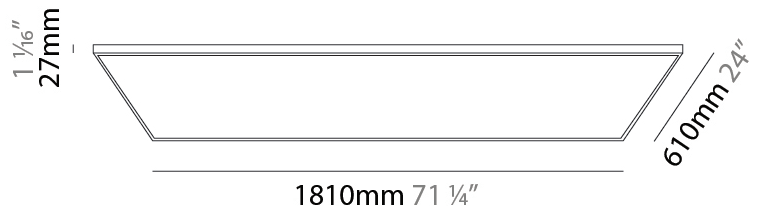

ELEGANT SURFACE

A52051- -

base number   Color   Finish
Temperature   Options

1. To build a product code in our configurator select the specify button on the base model # product page
2. To build a manual product code on this datasheet choose from the options listed below in blue font and add the suffix to the base model #

GENERAL

Series: Elegant
Brand: Ivela
Division: Architectural
Mounting Type: Surface
Mounting Location: Wall / Ceiling
Subcategory: Panels

PHYSICAL

Shape: Square
Length (mm): 1810
Length (in): 71 1/4
Width (mm): 1110
Width (in): 43 11/16
Height (mm): 27
Height (in): 1 1/16
Light Distribution: Direct
Diffuser: PMMA - Opal
Fixture Finish: WHI / BLK / GLD
Fixture Material: Aluminum

ELECTRICAL

Lamp Type: LED
Input Wattage (W): 72
Dimming: Tri-Mode (Non-Dimming and Phase Dimming (120Vac only) and 0-10V Dimming)
Driver Included: No
Driver Location: Remote
Driver Type: Constant Voltage - Universal
Driver Class: Class 2
Housing: ENCP 5 (ERP) ENCP 8 (SC Power)
Input Voltage (V): 120 - 277
Output Voltage (V): 24

LED

Color Temperature (°K): 2700 / 3000 / 4000
Max. Delivered Lumen (lm): 4320 / 4500 / 4770
Nominal Lumen (lm): 7200 / 7500 / 7950
CRI: >93 CRI
Lamp Life (hrs): 50000

OPTICAL

RATINGS AND CERTIFICATIONS

Certified By: CSA Certified to UL and CSA Standards
IP rating: IP20

PROJECT	_____
TYPE	_____
SPECIFIER	_____
QUANTITY	_____
DATE	_____